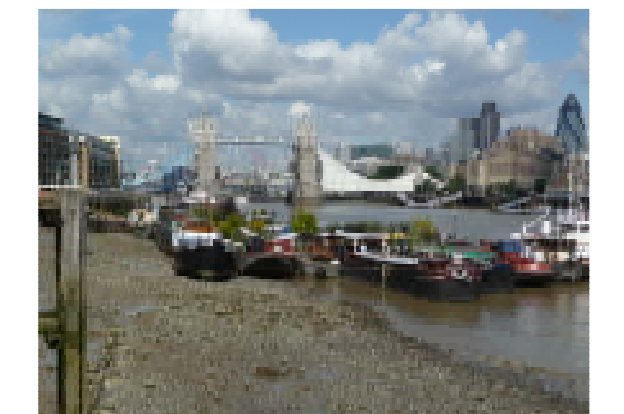

Summer Walk, Saturday 25 July 2009 from London Bridge to Greenwich

Summer Walk, Saturday 25 July 2009 from London Bridge to Greenwich